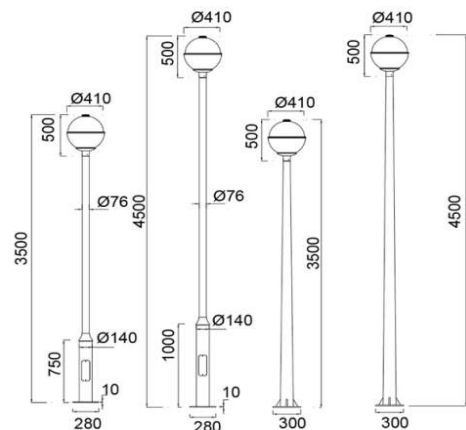

Sovitron Interior Pvt.Ltd.

**Model Name**

FLASH-1055 Post Top/DL-OYS-1055-35

**Description**

Post Top

**Technical description**

<b>Dimension</b>	Dia=410mm H=500mm
<b>Frame</b>	Aluminium Die-cast
<b>Color Tempertaure</b>	5700K
<b>Power</b>	35W
<b>Total Luminous Flux</b>	2100 lm
<b>Efficacy</b>	60 lm/W
<b>IP rating</b>	65
<b>Color Rendering</b>	≥80
<b>Mounting</b>	Pole Mounted
<b>Optics</b>	Clear glass
<b>Dimming</b>	NON-Dimmable
<b>Operating Voltage</b>	100V-240V
<b>Standard Lifetime</b>	L70 minimum at 50,000 burning hours

**Image**

**Dimension diagram**

**Remarks:-**

Address: Plot #7 Saroorpur-Nangla Industrial Area,Ballabgarh-Sohna Road,Faridabad-121005

Email: info@sovitron.com