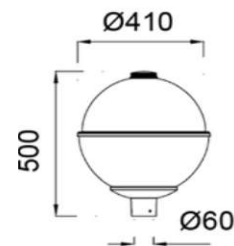

Remarks:-

Address: Plot #7 Saroorpur-Nangla Industrial Area,Ballabgarh-Sohna Road,Faridabad-121005

Email: info@sovitron.com